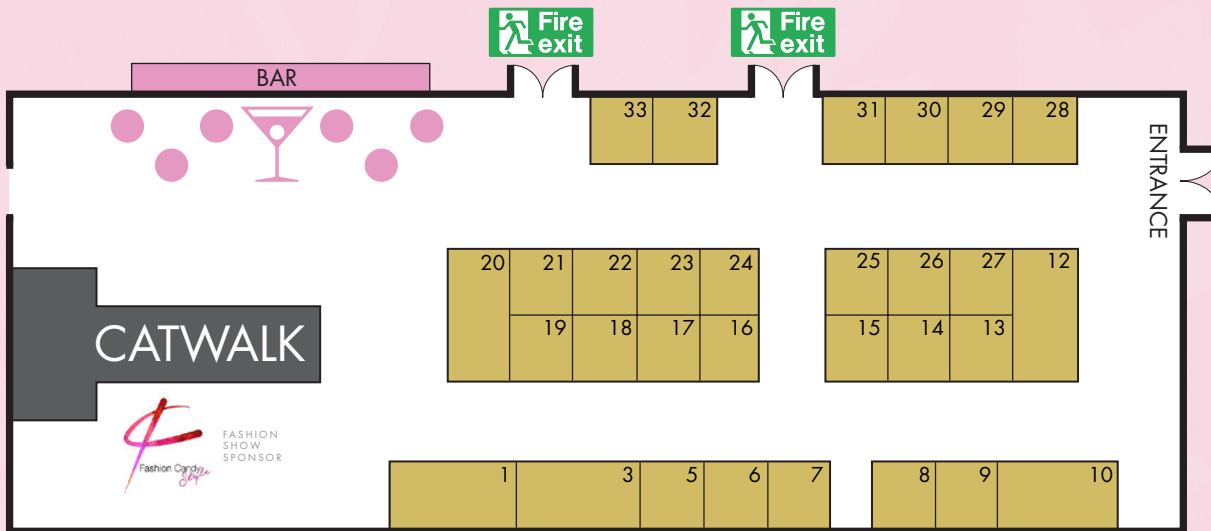

Glam!

COLCHESTER

FLOORPLAN

LAYER SUITE

VICE PRESIDENTS LOUNGE

BEAUTY TREATMENTS

- 03** Colchester Institute
- 10** Lifehouse Spa
- 15** Colchester 3D Lipo Clinic
- 17** Clinic One
- 30** Radiant Body & Mind
- 33** Purity